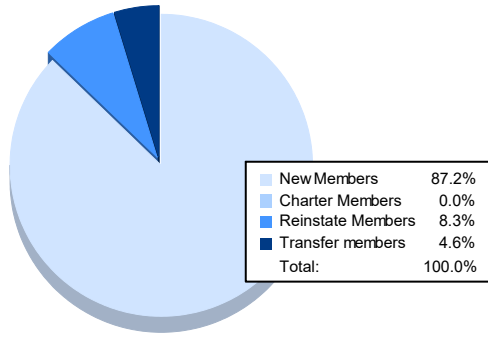

Year	New Clubs	Dropped Clubs	Gain/ Loss Clubs	New Members	Charter Members	Reinstate Members	Transfer Members	Total Member Added	Total Members Dropped	Gain/ Loss Members
2016-2017	1	1	0	108	22	15	4	149	140	9
2017-2018	1	0	1	127	22	7	7	163	168	-5
2018-2019	0	4	-4	103	0	8	7	118	182	-64
2019-2020	0	0	0	82	2	7	8	99	123	-24
2020-2021	0	1	-1	95	0	9	5	109	140	-31
<b>Average</b>	<b>0</b>	<b>1</b>	<b>-1</b>	<b>103</b>	<b>9</b>	<b>9</b>	<b>6</b>	<b>128</b>	<b>151</b>	<b>-23</b>

### Membership Composition June 2021 Cumulative