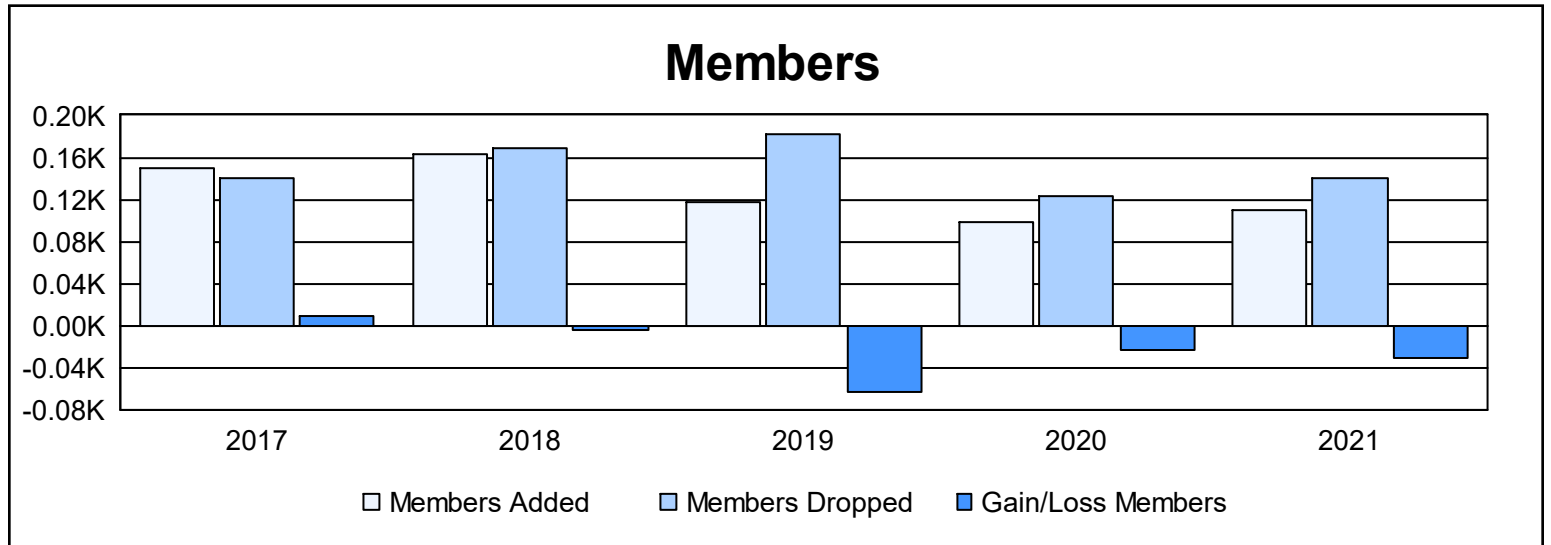

Year	New Clubs	Dropped Clubs	Gain/ Loss Clubs	New Members	Charter Members	Reinstate Members	Transfer Members	Total Member Added	Total Members Dropped	Gain/ Loss Members
2016-2017	1	1	0	108	22	15	4	149	140	9
2017-2018	1	0	1	127	22	7	7	163	168	-5
2018-2019	0	4	-4	103	0	8	7	118	182	-64
2019-2020	0	0	0	82	2	7	8	99	123	-24
2020-2021	0	1	-1	95	0	9	5	109	140	-31
<b>Average</b>	<b>0</b>	<b>1</b>	<b>-1</b>	<b>103</b>	<b>9</b>	<b>9</b>	<b>6</b>	<b>128</b>	<b>151</b>	<b>-23</b>

### Membership Composition June 2021 Cumulative