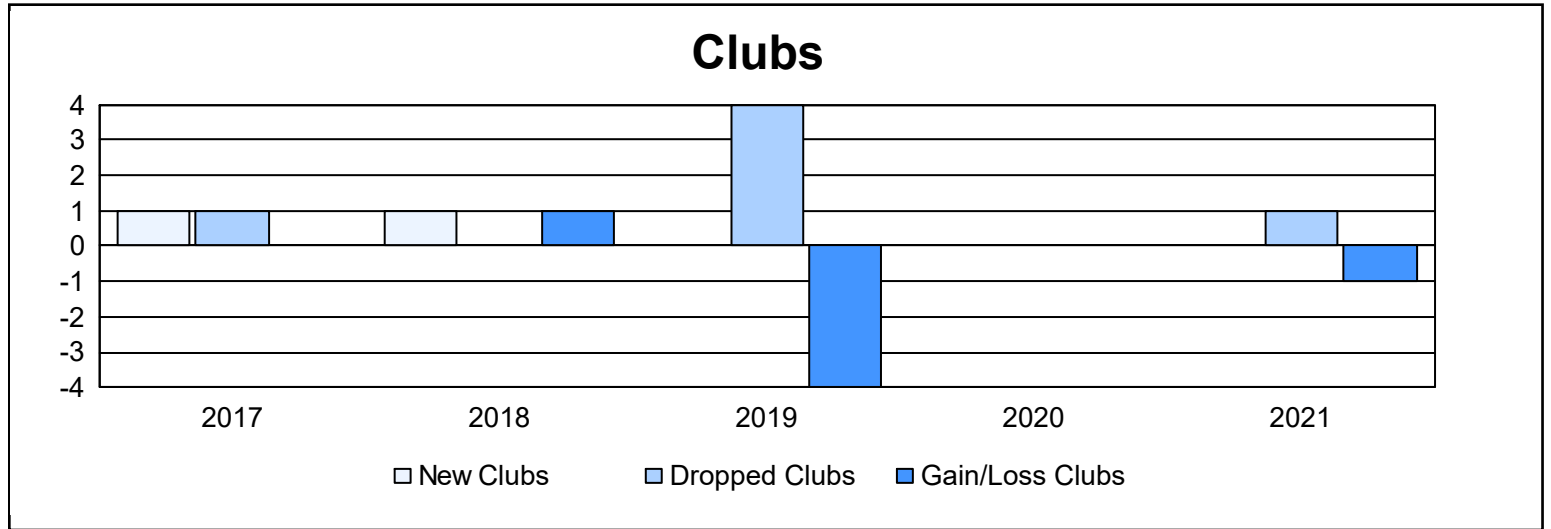

Year	New Clubs	Dropped Clubs	Gain/ Loss Clubs	New Members	Charter Members	Reinstate Members	Transfer Members	Total Member Added	Total Members Dropped	Gain/ Loss Members
2016-2017	1	1	0	108	22	15	4	149	140	9
2017-2018	1	0	1	127	22	7	7	163	168	-5
2018-2019	0	4	-4	103	0	8	7	118	182	-64
2019-2020	0	0	0	82	2	7	8	99	123	-24
2020-2021	0	1	-1	95	0	9	5	109	140	-31
<b>Average</b>	<b>0</b>	<b>1</b>	<b>-1</b>	<b>103</b>	<b>9</b>	<b>9</b>	<b>6</b>	<b>128</b>	<b>151</b>	<b>-23</b>

### Membership Composition June 2021 Cumulative